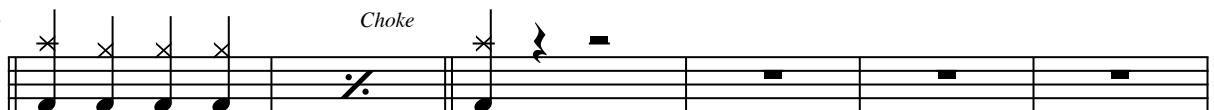

Bridge

Intro

35

Choke