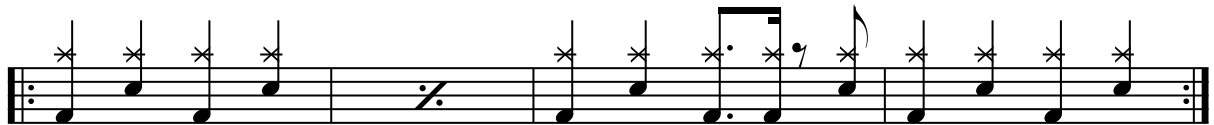

Chorus

To Coda

27
107